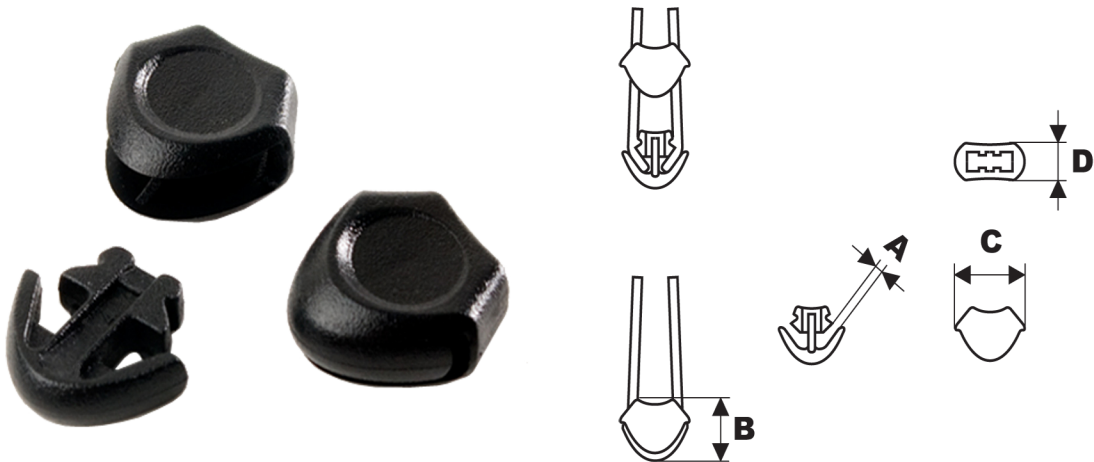

Micro Aerohead

The Micro Aerohead is a smaller version of the Aerohead designed to fit 1.5 - 2mm cord.

64

	Material	Color	A	B	C	D
Micro Aerohead Body						
864-1000	A	B		10.1	10.9	5.1
Micro Aerohead Latch						
864-2000	A	B	1.0	10.1		